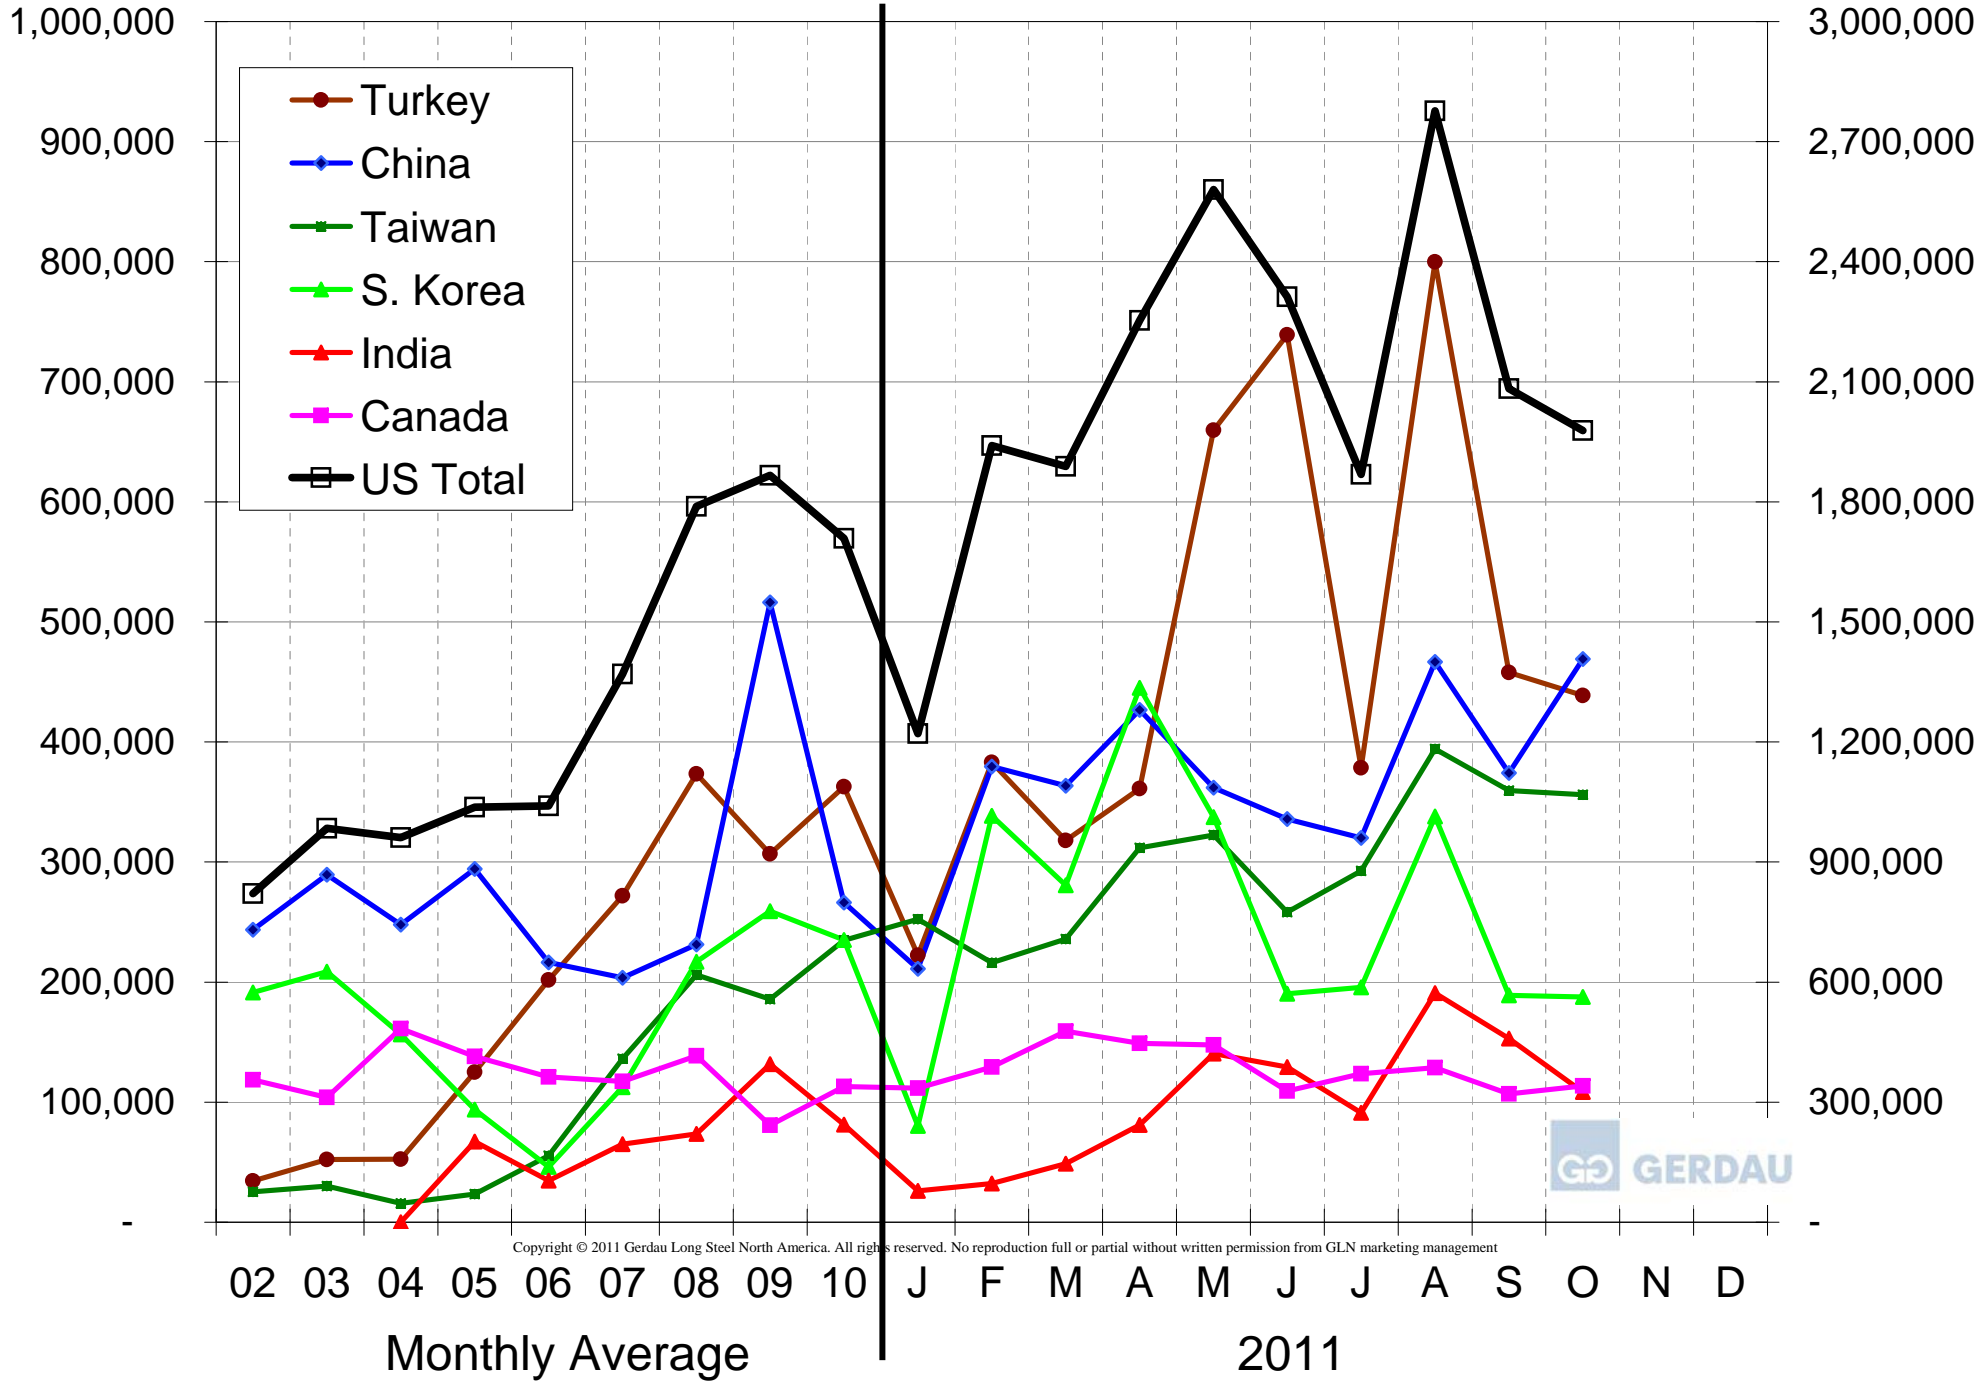

US Scrap Exports by Destination. Tonnes / Month

2002 through October 2011 (source: Commerce Dept)

By Country

US Total

Copyright © 2011 Gerdaul Long Steel North America. All rights reserved. No reproduction full or partial without written permission from GLN marketing management