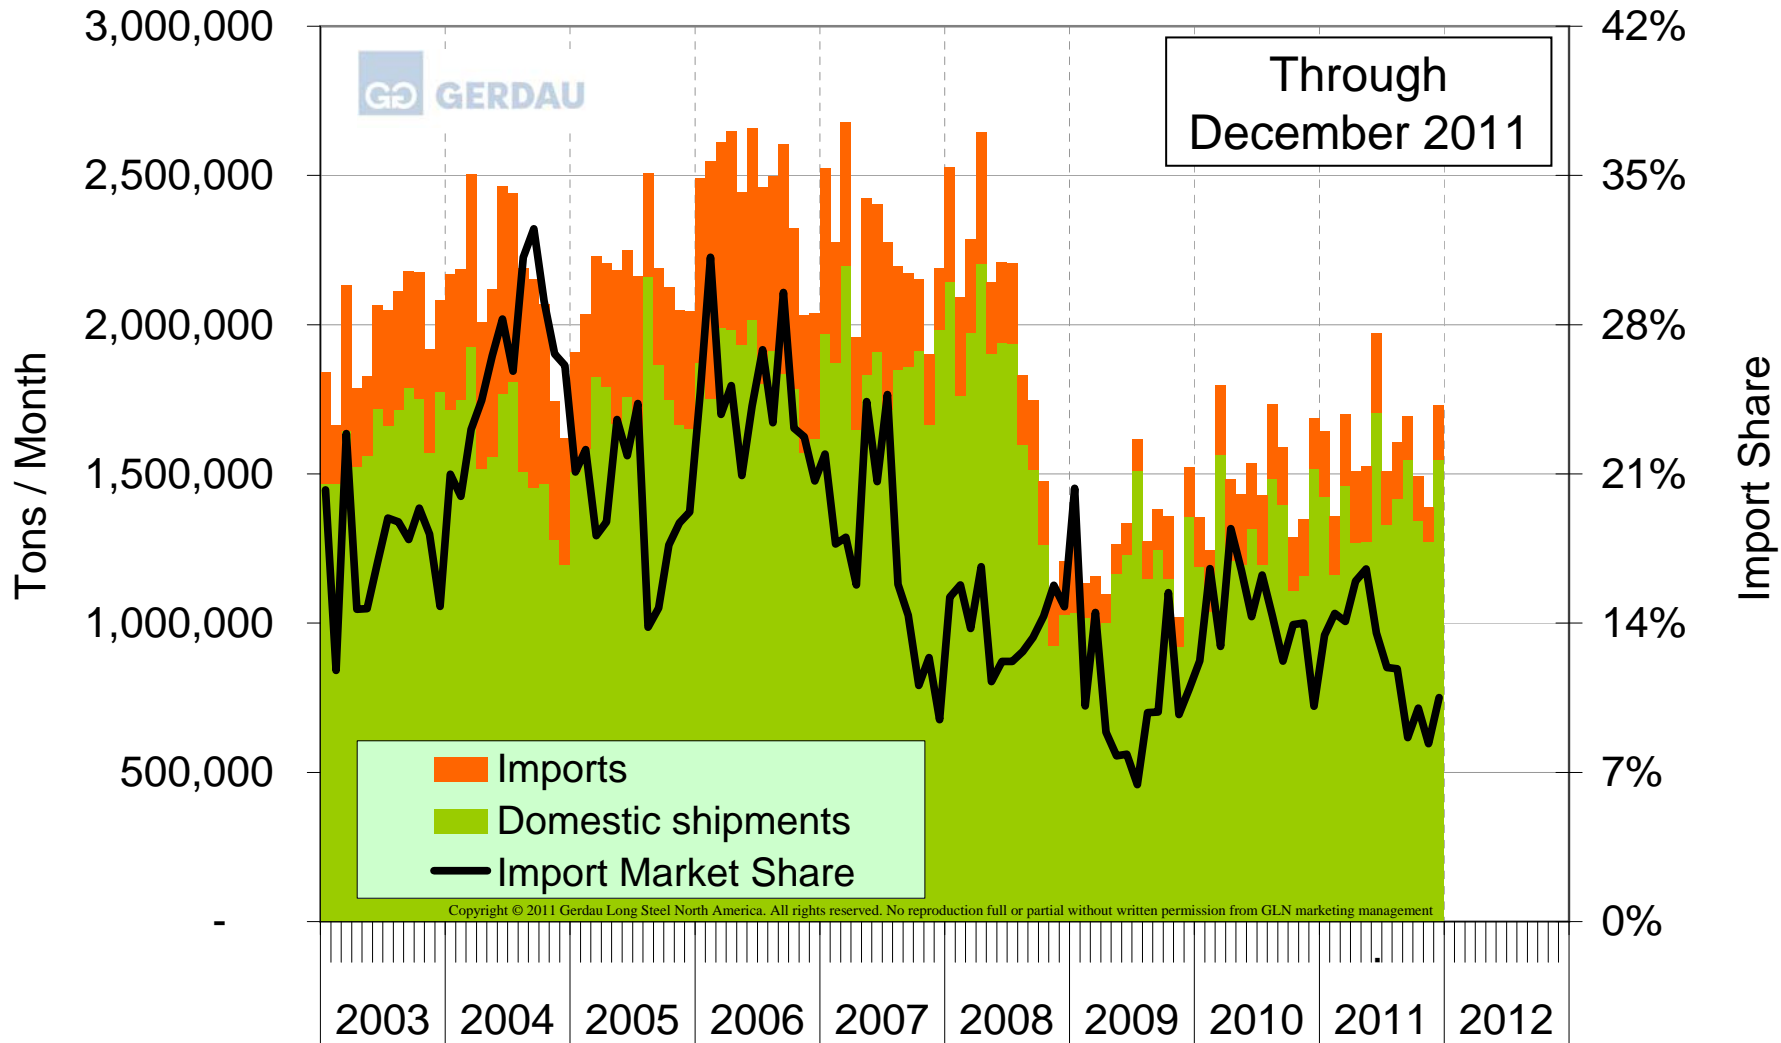

Supply All Long products (Except SBQ).

Domestic Shipments, Imports and Import Market Share.