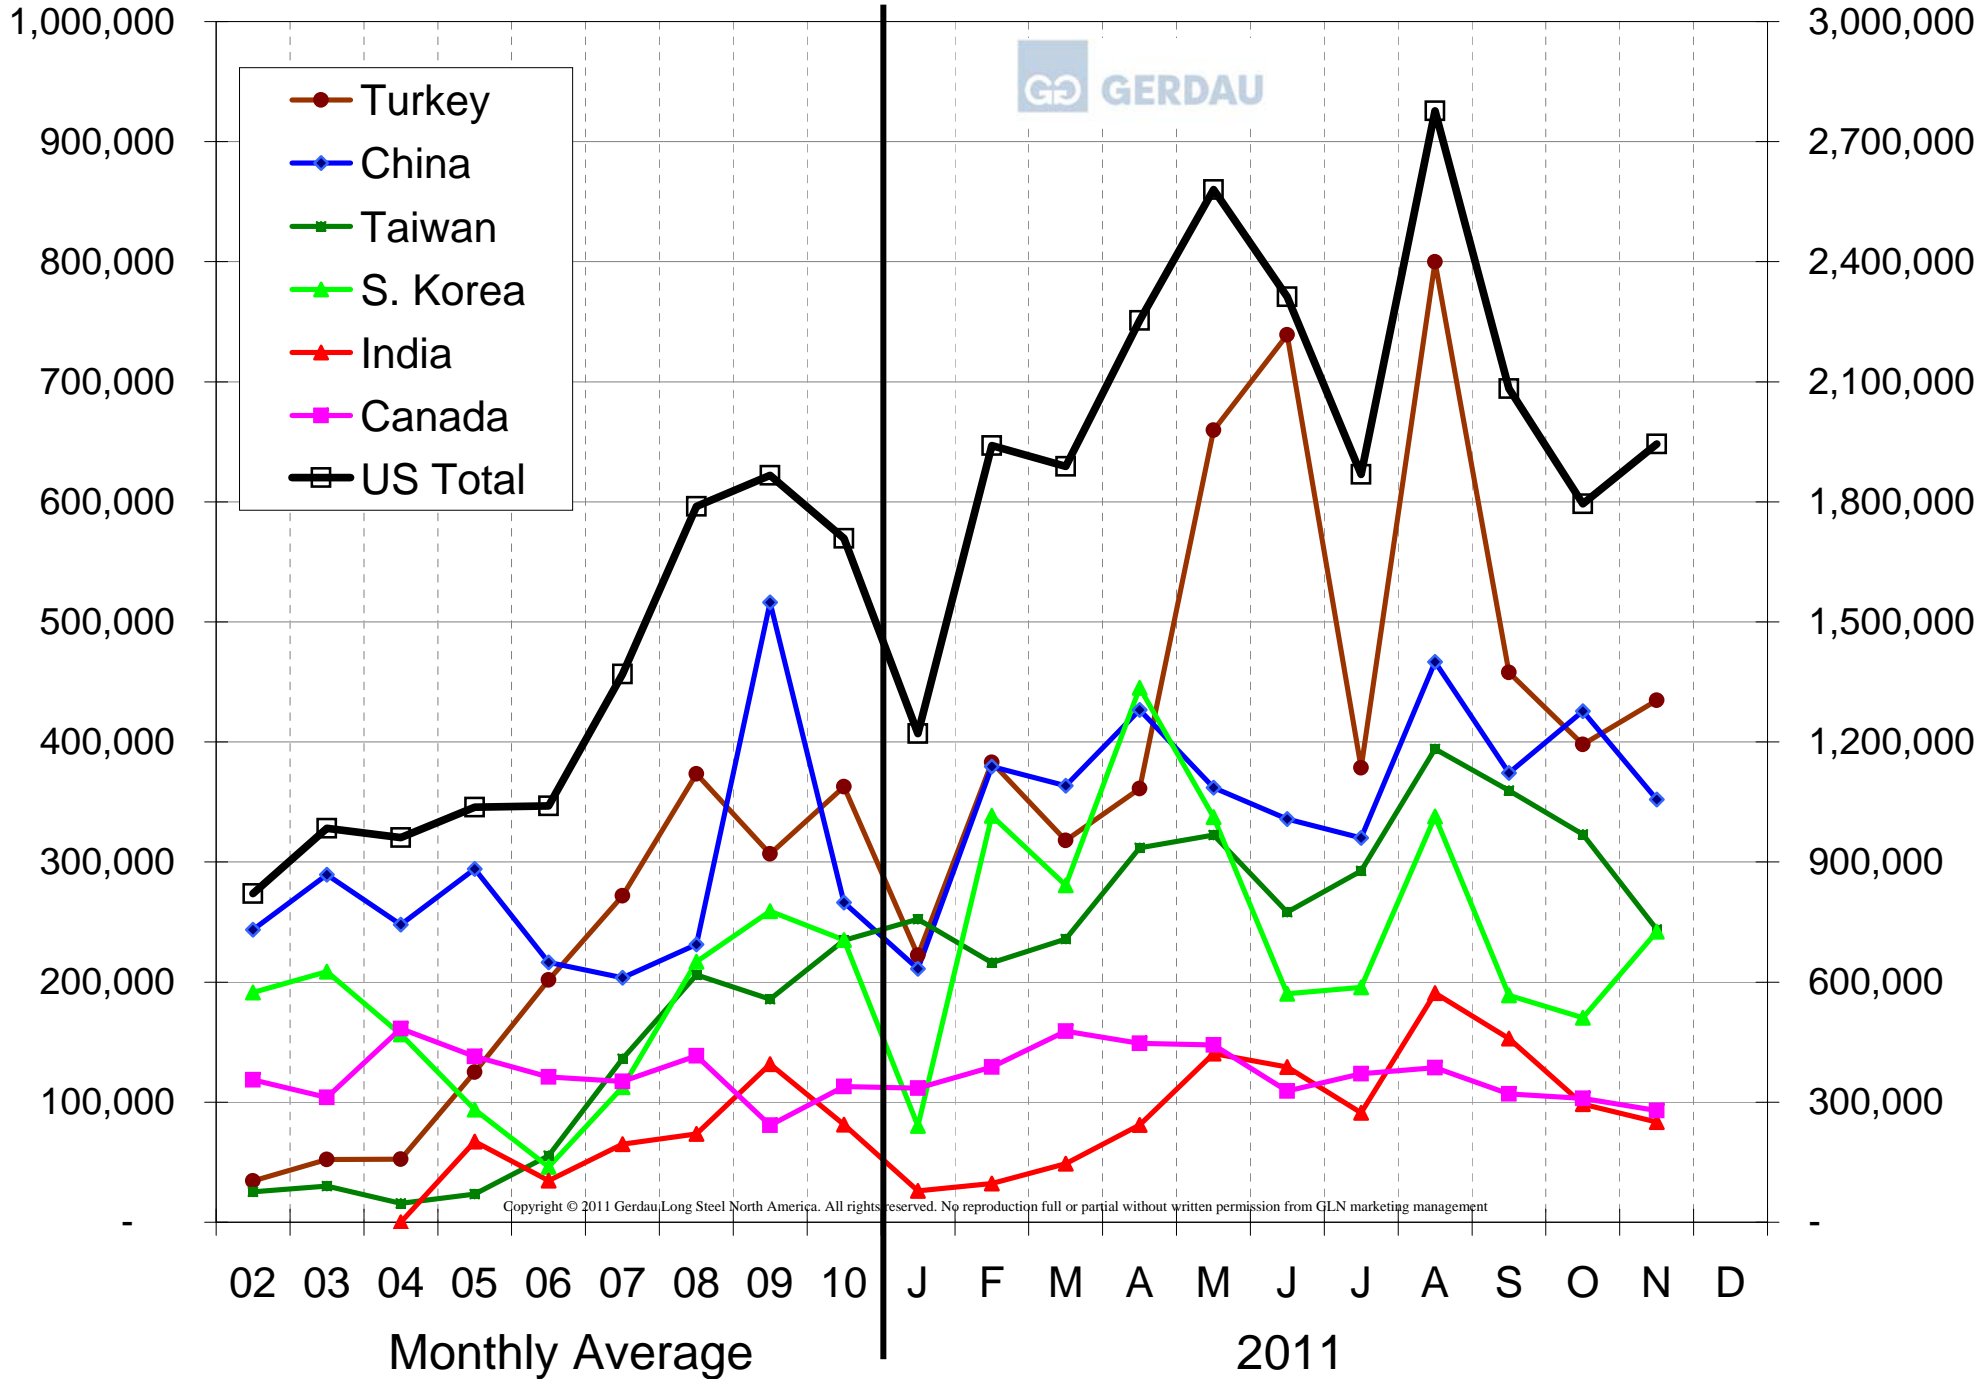

US Scrap Exports by Destination. Tonnes / Month

2002 through November 2011 (source: Commerce Dept)

By Country

US Total

Copyright © 2011 Gerdau Long Steel North America. All rights reserved. No reproduction full or partial without written permission from GLN marketing management